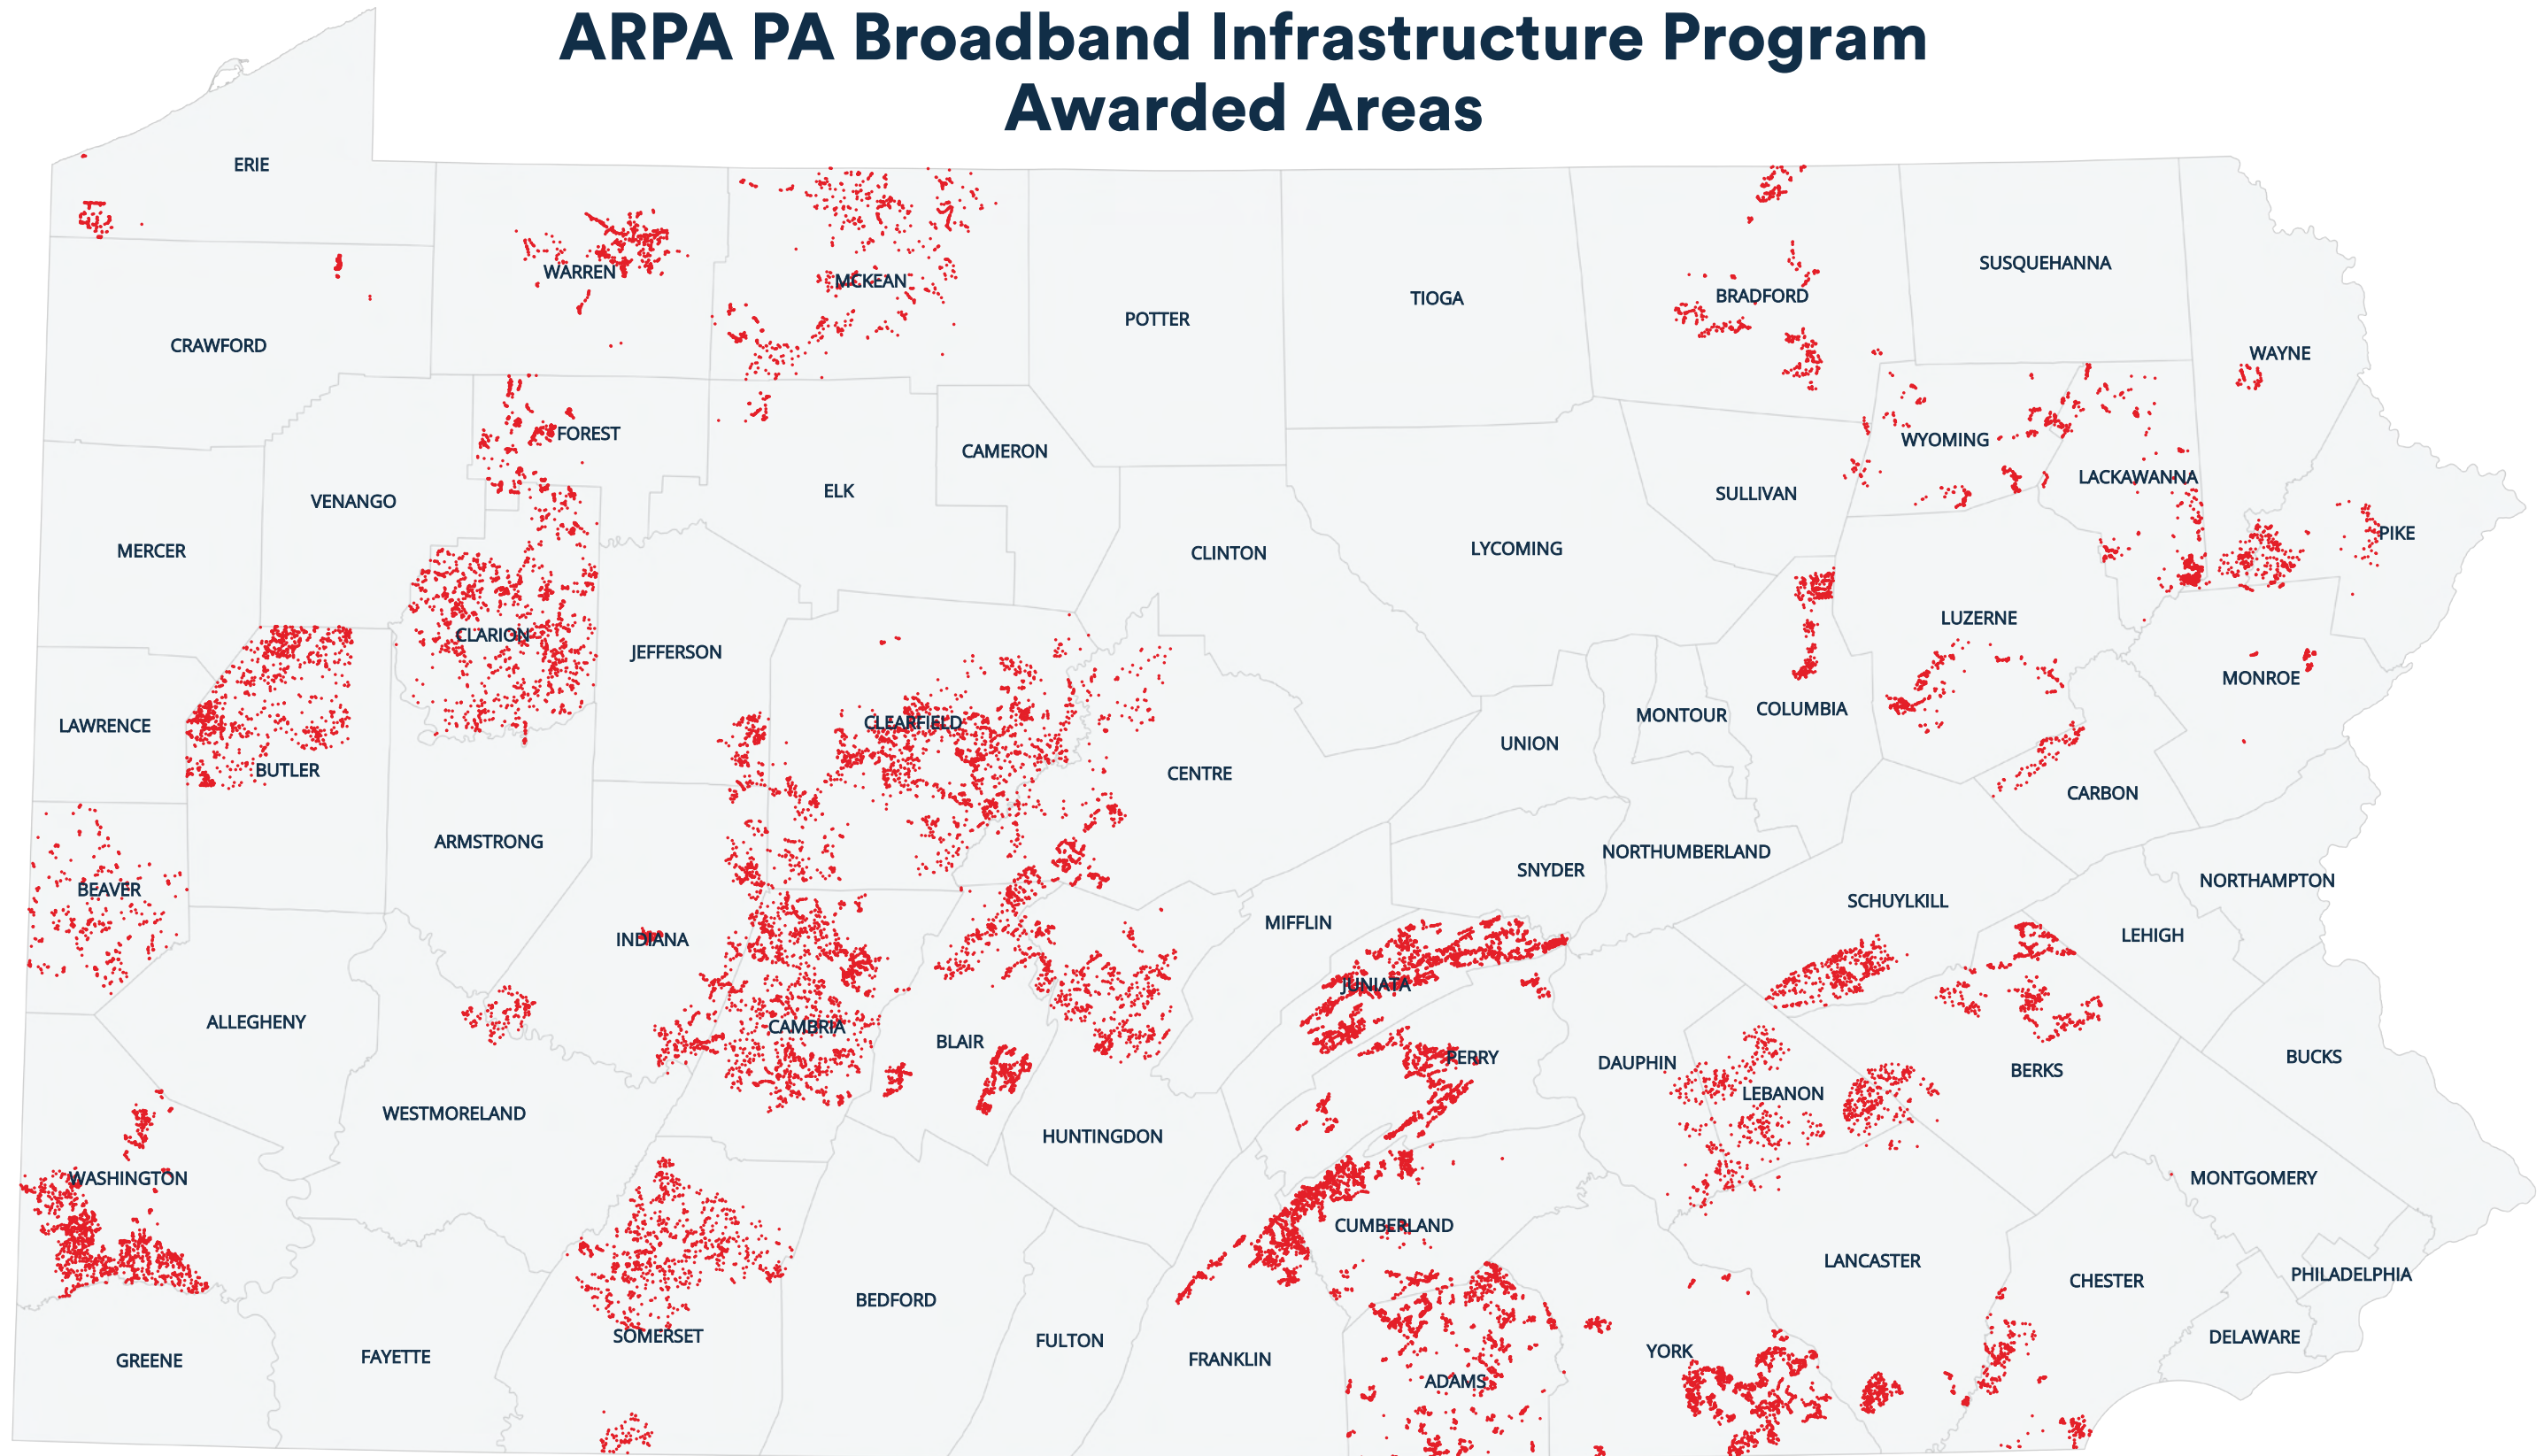

ARPA PA Broadband Infrastructure Program Awarded Areas

This map represents projects approved by the Pennsylvania Broadband Development Authority and are contingent on successful execution of subgrantee agreements.